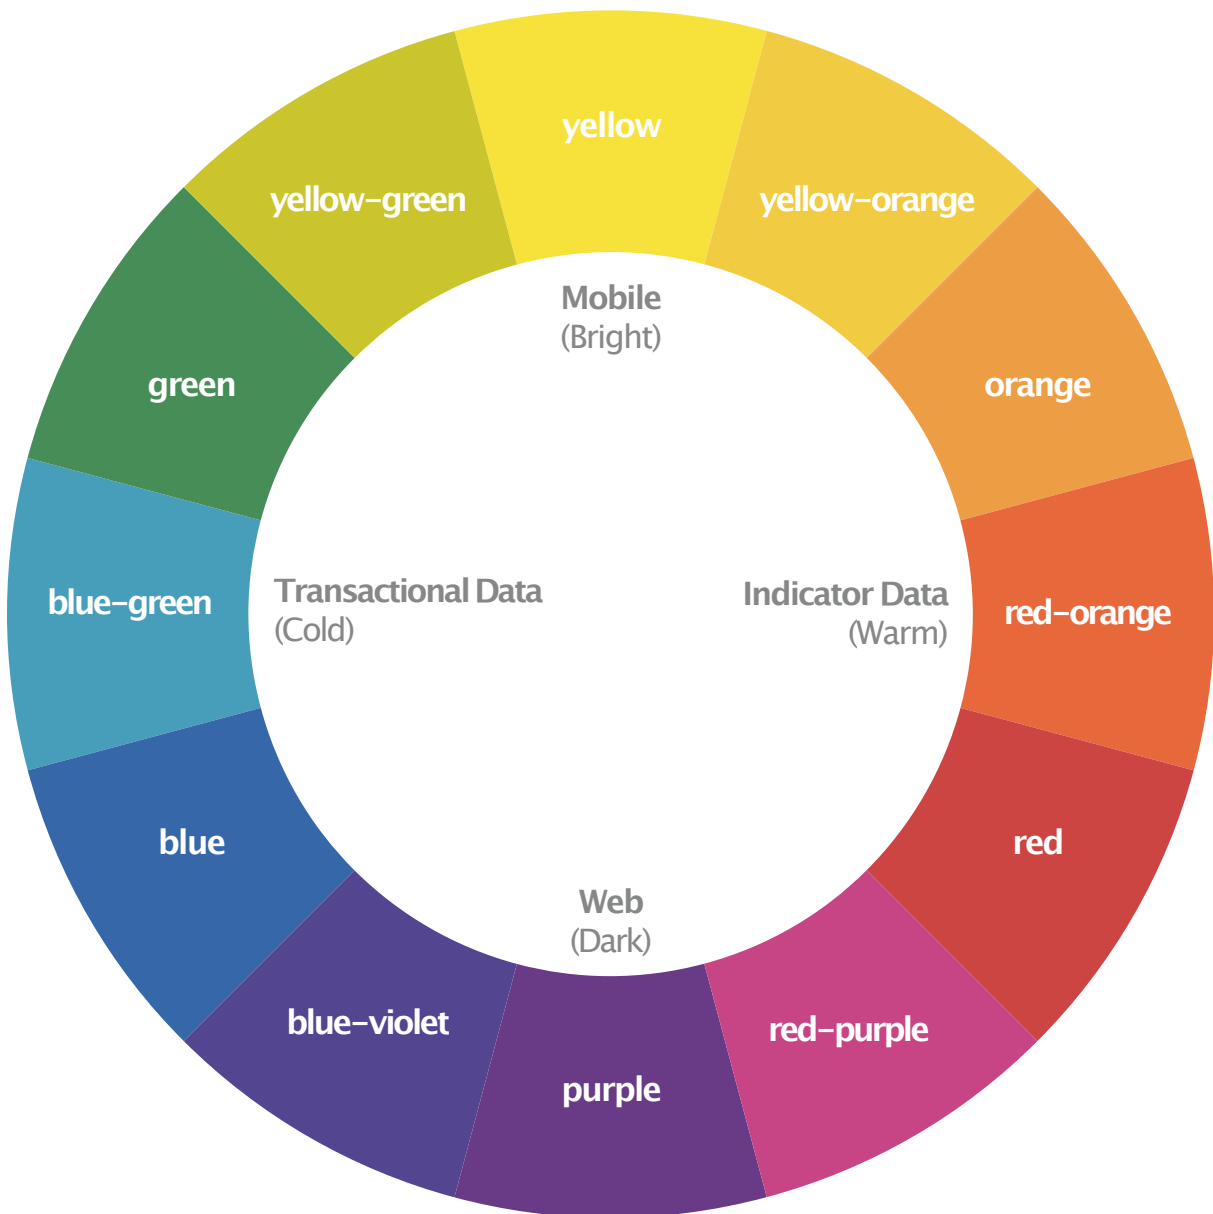

01 Full Logo

This is the original two-toned logo, use this whenever possible.

02 White on Dark

The White on Dark version of the logo will only be used in cases where the background causes the logo to blend in and not stand out.

01 Proportions

Always maintain proportions of the logo. Do not stretch, squish or change the size of the elements individually.

02 Colour

There are only two variations to the for the OpenEMIS logo. One with the blue and gray, the other being single tone and white in colour.

03 Visibility

The logo must be visible and have adequate breathing space. Do not put the logo on a messy background or be too close to another element.

01

02

03

Product colour

Our product colors are chosen based on this color wheel.

Brighter colors for mobile, darker colors for web.

Cold colors for Transactional Data, warm colors for Indicator data.

Mobile - Transactional Data (Bright - Cold Colors)

OpenEMIS Survey

HEX #009999
RGB 0/153/153
CMYK 79/17/42/2